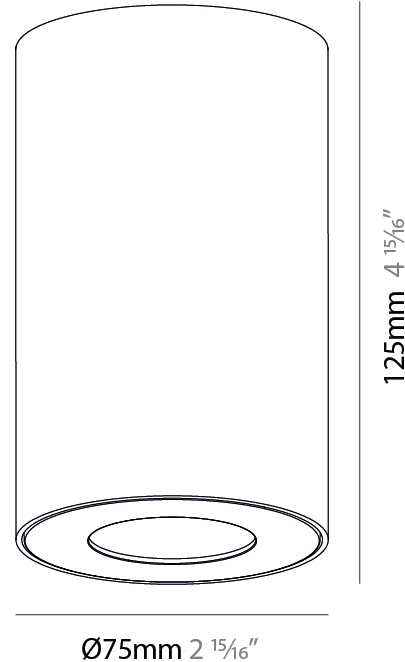

GENERAL

Series: Oiko Pro Round
Brand: Prolicht
Division: Architectural
Mounting Type: Surface
Mounting Location: Ceiling
Subcategory: Downlight

PHYSICAL

Shape: Cylinder
Diameter (mm): 75
Diameter (in): 2 ¹⁵/₁₆
Height (mm): 125
Height (in): 4 ¹⁵/₁₆
Light Distribution: Direct
Weight (kg): 0.452
Fixture Finish: SSR / BKV / CWI / CRY / HAB / UFT / ITA / RUA / FTG / MYG / LOD / PUS / FRO / FUP / KIA / POP / BLS / SPG / MEY / GOH / GUM / CHC / COM / ABZ / JAG / OBR / MOS / ROR
Fixture Material: Metal

ELECTRICAL

Lamp Type: LED (Zhaga Standard)
Input Wattage (W): 14
Total Output Wattage (W): 12.8
Dimming: Non-Dimming / Phase Dimming (120vac Only)
Driver Included: Yes
Driver Location: Integrated
Driver Type: Constant Current - Universal
Driver Class: Class 2
Input Voltage (V): 120 - 277
Constant Current (MA): 350
Upon Request: Remote: 0-10Vdc dimming / Phase dimming 120Vac / Non-dimming 120/277Vac (No Cover Plate)

LED

Color Temperature (°K): 2700 / 3000 / 3500 / 4000
Max. Delivered Lumen (lm): 951 / 1028 / 1088 / 1091
Nominal Lumen (lm): 1246 / 1342 / 1396 / 1424
CRI: >90 CRI
Lamp Life (hrs): 50000

OPTICAL

Reflector: 14
Adjustability: Fixed

RATINGS AND CERTIFICATIONS

Certified By: Certified for North American Standards
IP rating: IP20